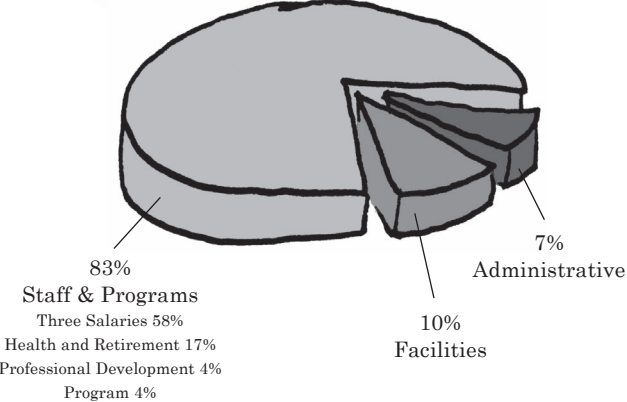

Have you ever wondered how
Life/Work Direction does it?

This must take a lot
of time and resources...

And there
were usually
two staff
members
with me...

... Giving
me time
and attention.

And my program fees
were very modest...

How do they stay afloat and keep their priorities?

Total Budget: \$179,000

People are their priority.
Each person has hidden potential waiting to be discovered.

The process goes deep and takes time.

How do they do it when their affordable fees cover only 55% of their costs?